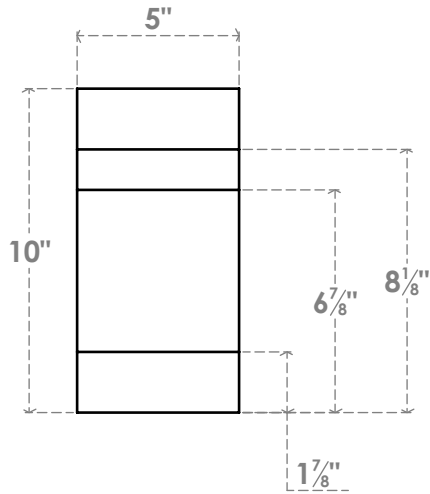

RFTP05X10X30NEB

5"W X 10"H X 30"L NEW BRIGHTON ARCHITECTURAL GRADE PVC RAFTER TAIL

SIDE PROFILE

FRONT PROFILE

ISOMETRIC

EKENA MILLWORK
 2300 WEST MAIN ST.
 CLARKSVILLE, TX 75426
 TOLL FREE: 866-607-0453
 WWW.EKENAMILLWORK.COM

NOTES

1. INSTALLATION TO BE COMPLETED IN ACCORDANCE WITH MANUFACTURER'S SPECIFICATIONS.
2. DRAWING MAY NOT BE TO SCALE
3. THIS DRAWING IS INTENDED FOR DESIGN AND PLANNING PURPOSES ONLY.
4. ALL INFORMATION CONTAINED HEREIN WAS CURRENT AT THE TIME OF DEVELOPMENT BUT MUST BE REVIEWED AND APPROVED BY THE PRODUCT MANUFACTURER TO BE CONSIDERED ACCURATE.
5. ARCHITECTURAL GRADE PVC PRODUCTS ARE MADE FROM EXPANDED CELLULAR PVC AND COME NATURALLY WHITE BUT MAY BE PAINTED