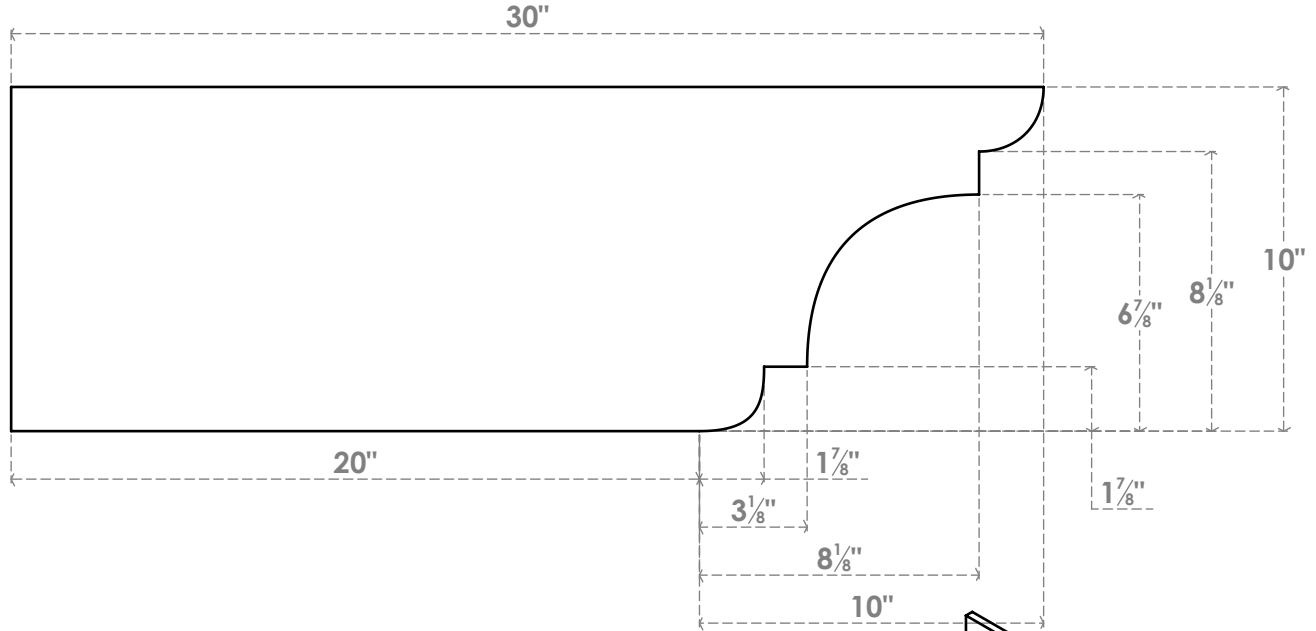

RFTP05X10X30NEB

5"W X 10"H X 30"L NEW BRIGHTON ARCHITECTURAL GRADE PVC RAFTER TAIL

SIDE PROFILE

FRONT PROFILE

ISOMETRIC

EKENA MILLWORK
 2300 WEST MAIN ST.
 CLARKSVILLE, TX 75426
 TOLL FREE: 866-607-0453
 WWW.EKENAMILLWORK.COM